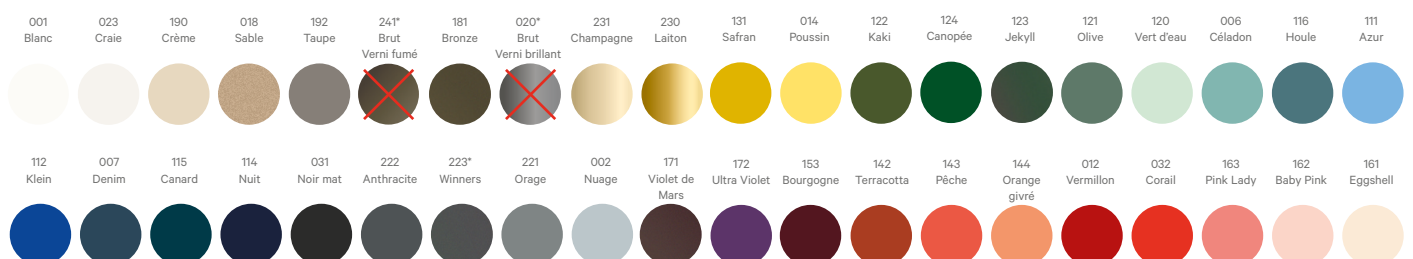

Coloris disponibles | Available colors