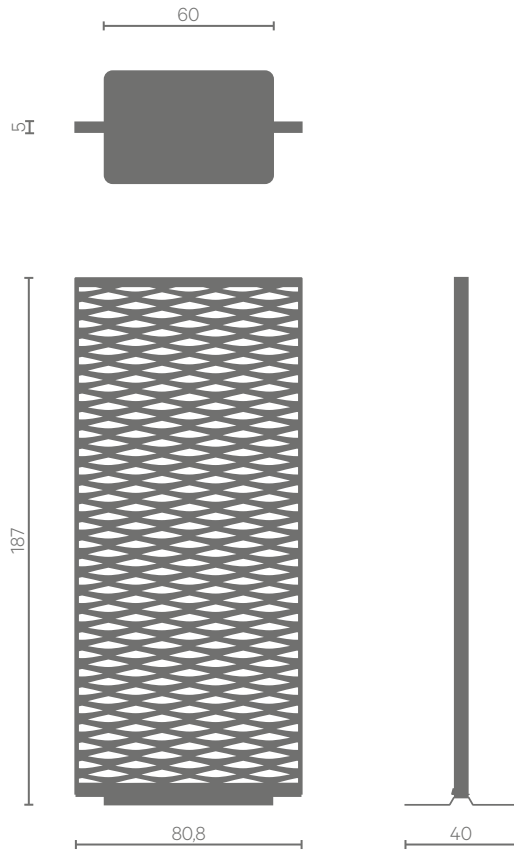

Mistral

Design
Luc Jozancy

Fiche Technique
Technical sheet