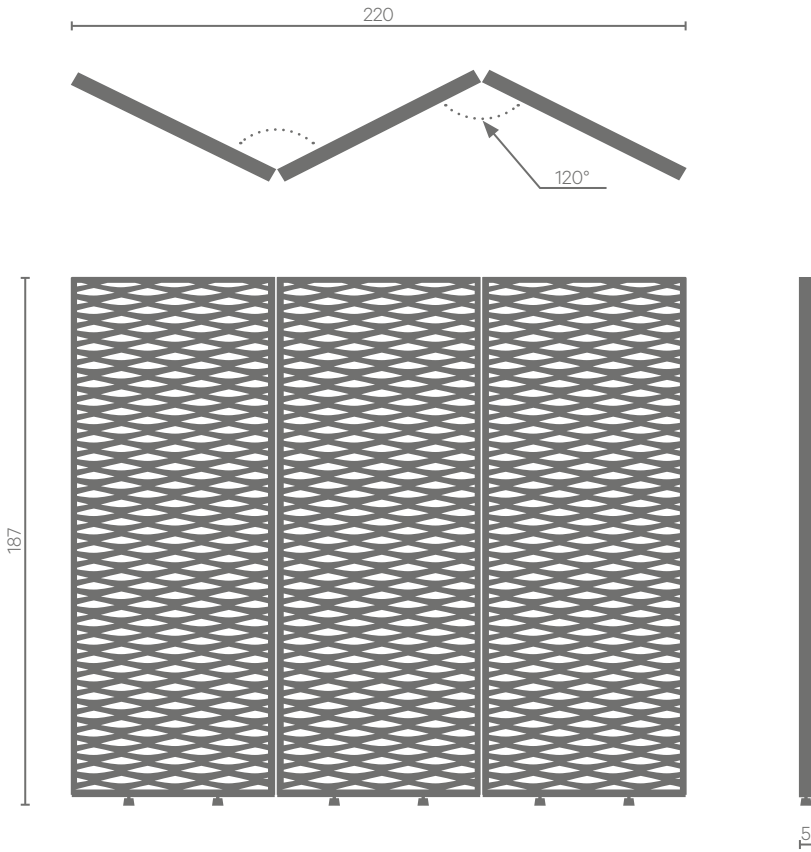

Mistral

Design
Luc Jozancy

Fiche Technique
Technical sheet