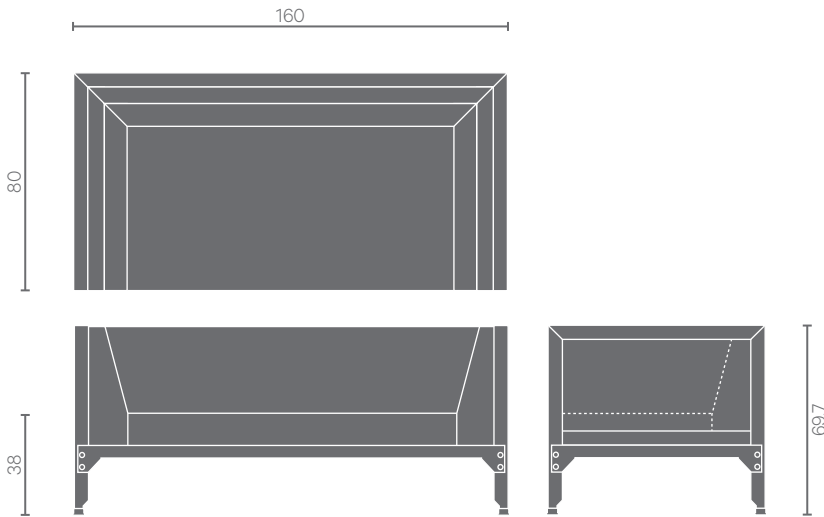

⊕ Coussins maintenus par sangles et zips
Seat held in place by straps

⊗ Livré monté | Already assembled

🇫🇷 Fabriqué en France
Made in France

Coloris disponibles | Available colors

Hegoa

Design
Luc Jozancy

Fiche Technique
Technical sheet

Mousse haute densité, épaisseur 15,5cm
High density foam, thickness 15.5cm

+ Coussins maintenus par sangles et zips
Seat held in place by straps

⊗ Livré monté | Already assembled

Fabriqué en France
Made in France