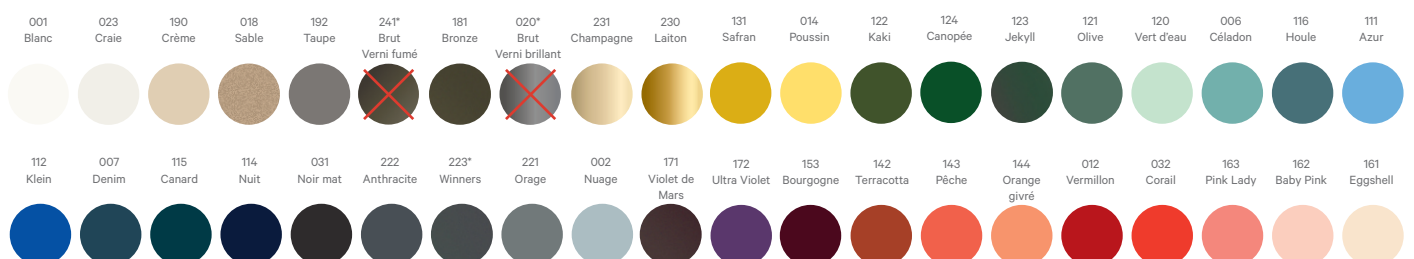

Coloris disponibles | Available colors