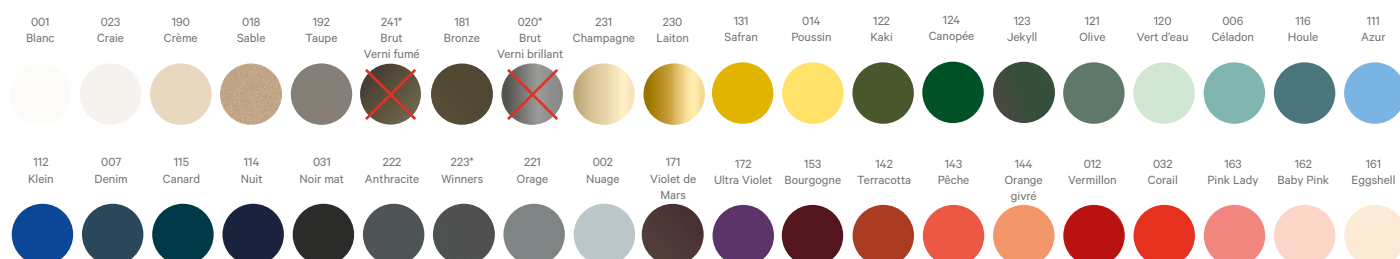

(X) Livré monté | Already assembled

Fabriqué en France
Made in France

Coloris disponibles | Available colors

Barber

Design
Luc Jozancy

Fiche Technique
Technical sheet

2 tiroirs | 2 drawers

Me Acier | Steel