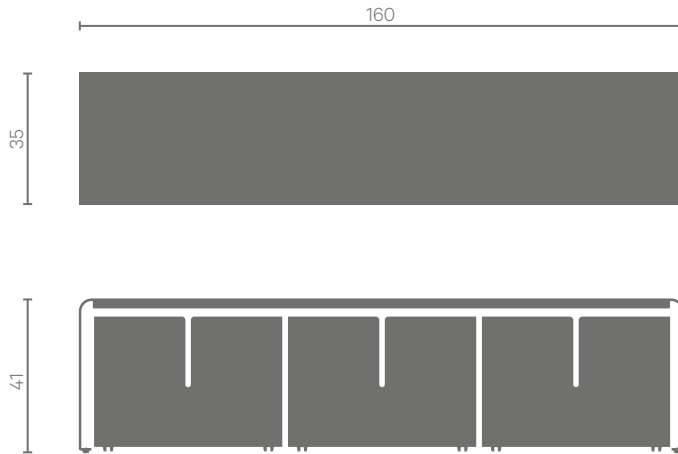

✗ Livré monté | Already assembled

F Fabriqué en France
Made in France

Coloris disponibles | Available colors

Barber

Design
Luc Jozancy

Fiche Technique
Technical sheet

3 tiroirs | 3 drawers

Me Acier | Steel