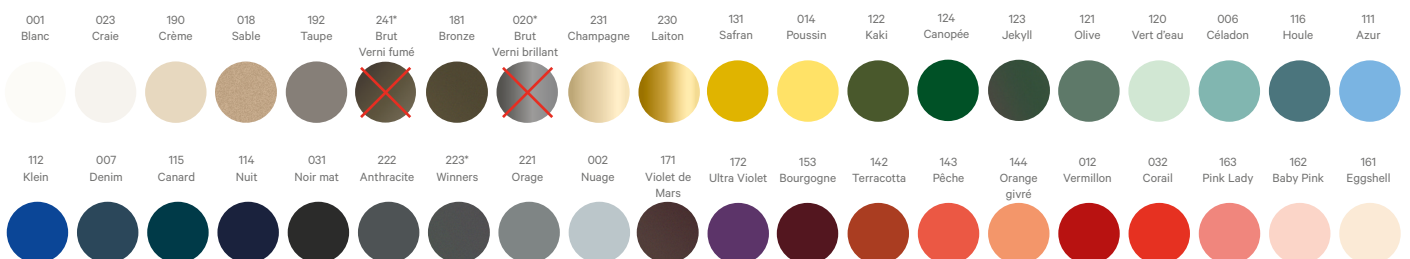

Coloris disponibles | Available colors